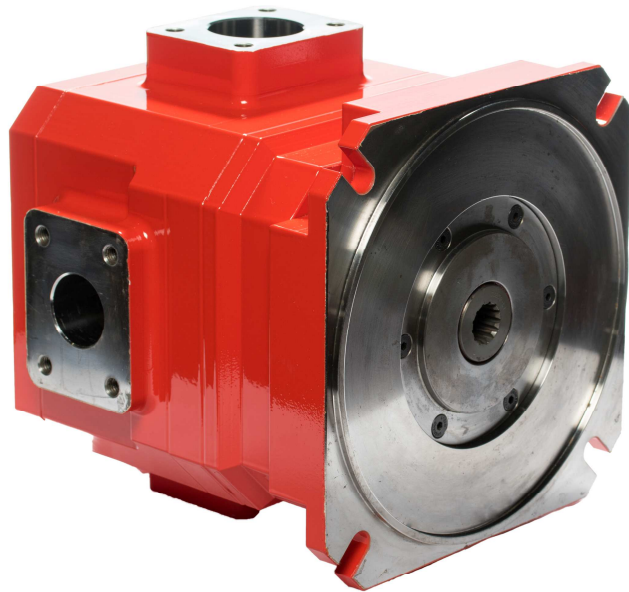

CLARK PNEUMATIC QUAD MOTOR

Product Data Sheet

Clark QM-2001 Quad Motor

The motor to suit all conditions. The Quad motor represents the latest development in air motors from Clark's Mining Services. The high torque is provided by four proven robust and reliable rotors. The Quad motor is a compact air motor solution for a diverse range of mining and civil applications. With rated power of 15kW at 600kPa the Quad motor is ideal for use on crawler track drill rigs including the Scorpion.

Applications:

- Civil
- Mining
- Air track drill rigs
- Power packs
- Conveyors

Features:

- Metal construction
- High torque
- Variable speed

*Designers and
manufacturers of
mining and construction
equipment*

www.clarksmineingservices.com.au

[▶ goo.gl/qOoy4K](https://www.youtube.com/watch?v=qOoy4K)

CLARK PNEUMATIC QUAD MOTOR

Product Data Sheet

Specifications Clark Quad Motor

	Metric	Imperial	Metric	Imperial
Operating Pressure				
	300 kPa	44 psi	600 kPa	87 psi
Air Consumption (at Max. Power)				
	12 m ³ /min	424 cfm	19.5 m ³ /min	687 cfm
Stall Torque				
	70 Nm	51 ft-lb	140 Nm	103 ft-lb
Max Speed				
	2000 rpm	2000 rpm	2000 rpm	2000 rpm
Max. Power				
	7.5 kW	10 hp	15 kW	20 hp
Speed at Max. Power				
	1600 rpm	1600 rpm	1500 rpm	1500 rpm
Torque at Max. Power				
	40 Nm	29 ft-lb	90 Nm	66 ft-lb
Noise Level (with typical 2 inch reflective muffler)				
	84 dBA?	84 dBA?	90 dBA?	90 dBA?
Noise Level (with Alminco absorptive reflective muffler)				
	74 dBA?	74 dBA?	80 dBA?	80 dBA?